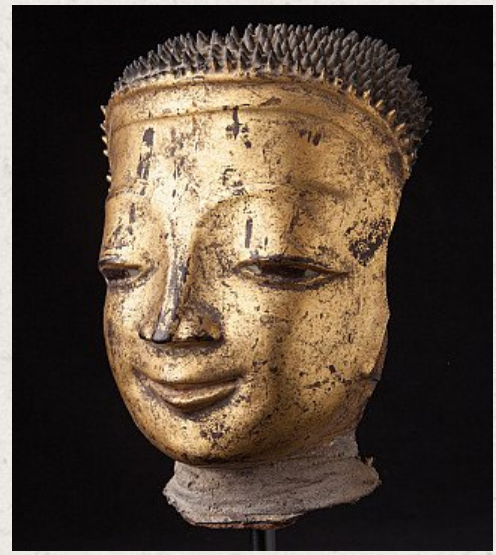

[See on website](#)