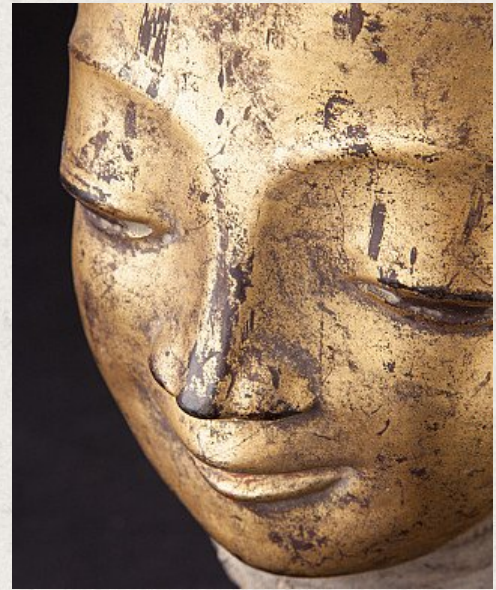

[See on website](#)