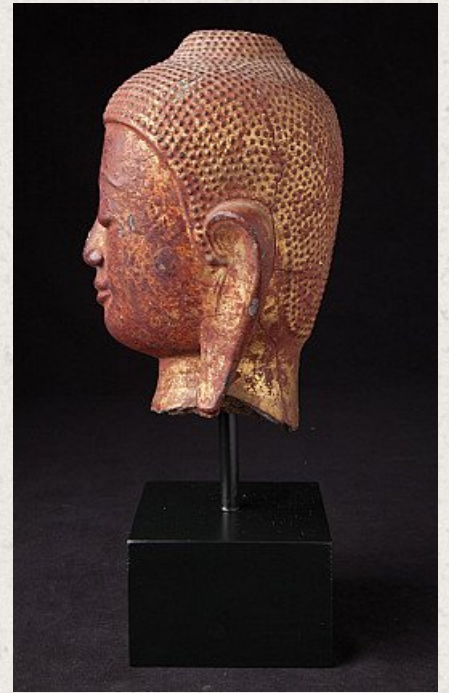

## Antique Burmese Buddha head

- Material : lacquerware
- 31 cm high
- 14 cm wide and 12,5 cm deep
- With traces of the original 24 krt. gilding
- Ava style
- 16-17th century
- Originating from Burma
- Nr. 3006-16