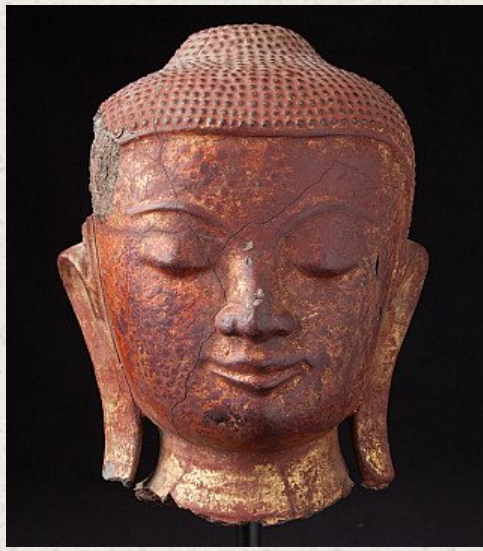

## Antique Burmese Buddha head

- Material : lacquerware
- 31 cm high
- 14 cm wide and 12,5 cm deep
- With traces of the original 24 krt. gilding
- Ava style
- 16-17th century
- Originating from Burma
- Nr. 3006-16