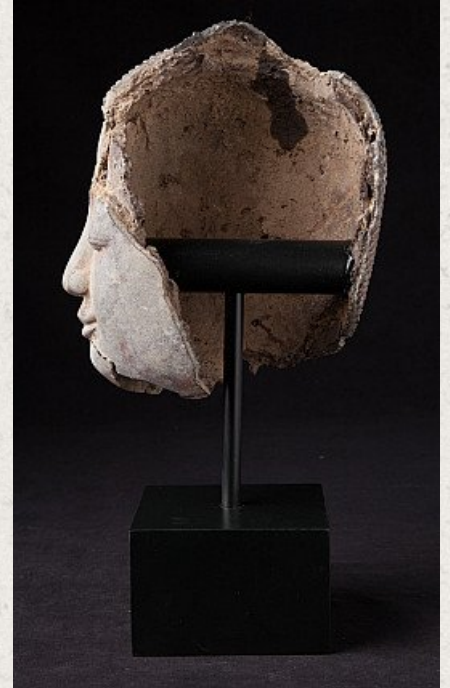

Antique Burmese Buddha head

- Material : lacquerware
- 31,5 cm high
- 14 cm wide and 16 cm deep
- With traces of original lacquer and gold
- Ava style
- 16-17th century
- The height is the total height, measured including the base
- Originating from Burma
- Nr: 3006-6