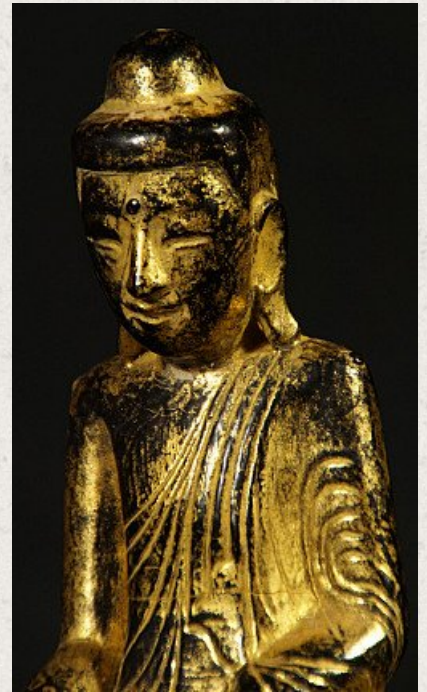

[See on website](#)