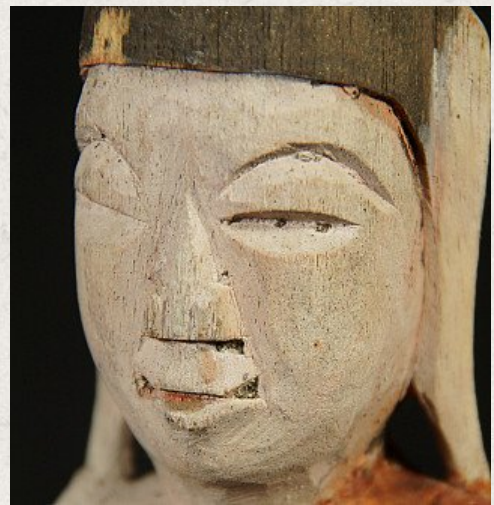

[See on website](#)