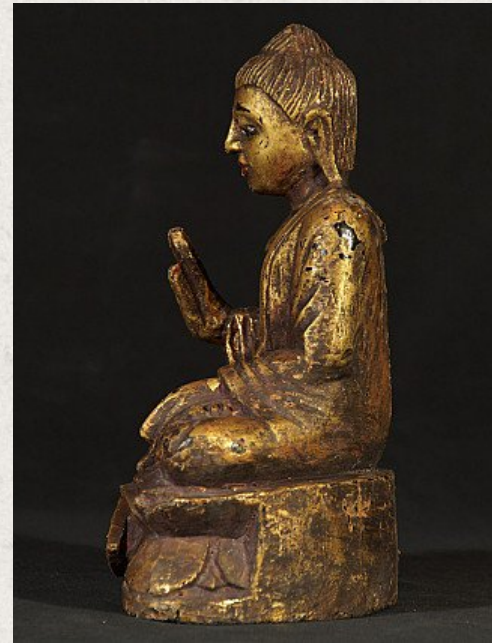

# Old wooden Buddha statue

- Material : wood
- 24 cm high
- 17,5 cm wide and 11 cm deep
- Shan (Tai Yai) style
- Abhaya mudra
- Middle 20th century
- Originating from Burma
- Nr: 3025-8

Rielerweg 71-73  
7416 ZB Deventer  
The Netherlands  
[www.originalbuddhas.com](http://www.originalbuddhas.com)  
[info@originalbuddhas.com](mailto:info@originalbuddhas.com)  
+31-6-22192241