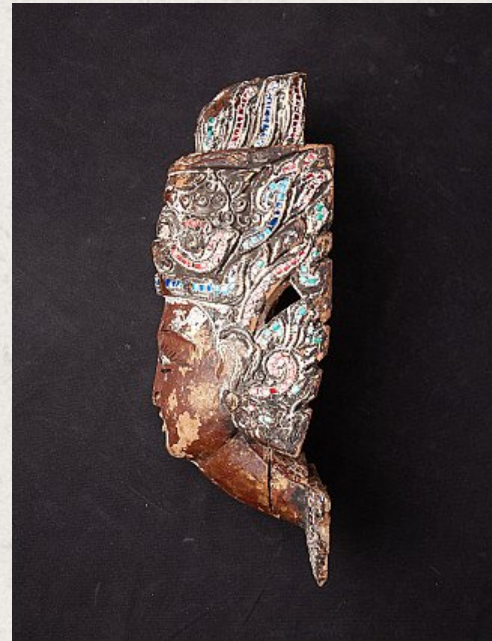

# Old wooden head from Burmese spirit

- Material : wood
- 37,4 cm high
- 16,9 cm wide and 13 cm deep
- Mandalay style
- Early 20th century
- Can be hanged
- Originating from Burma
- Nr: 3027-3

Rielerweg 71-73  
7416 ZB Deventer  
The Netherlands  
[www.originalbuddhas.com](http://www.originalbuddhas.com)  
[info@originalbuddhas.com](mailto:info@originalbuddhas.com)  
+31-6-22192241