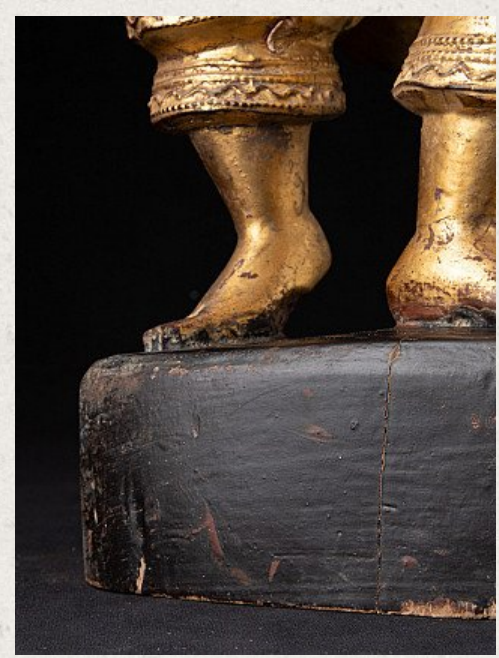

Antique Burmese Nat statue

- Material : wood
- 44 cm high
- 16,9 cm wide and 12,5 cm deep
- Gilded with 24 krt. gold
- 19th century
- With inlaid eyes
- Originating from Burma
- Nr: 3028-10

[See on website](#)