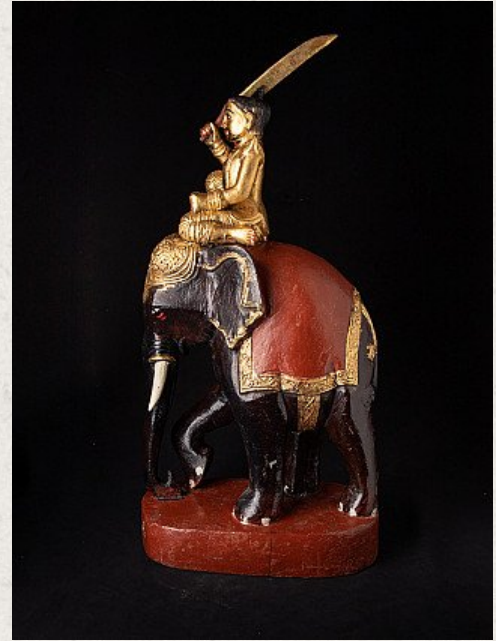

Antique Burmese Nat statue

- Material : wood
- 72 cm high
- 19 cm wide and 35 cm deep
- Gilded with 24 krt. gold
- Late 19th century
- Originating from Burma
- Nr: 3028-20

Original Buddhas

Rielerweg 71-73

7416 ZB Deventer

The Netherlands

www.originalbuddhas.com

info@originalbuddhas.com

+31-6-22192241