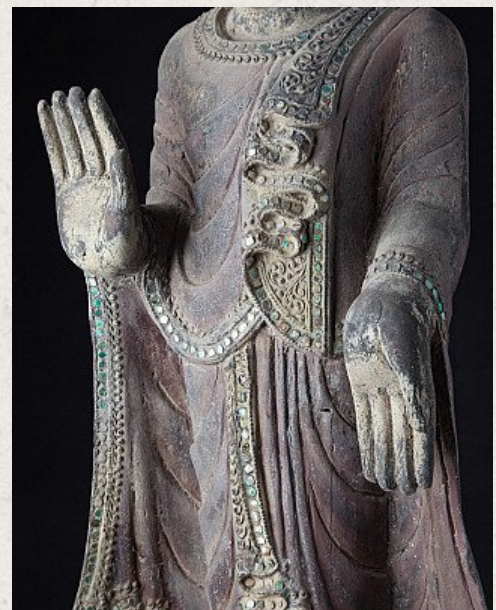

# Old standing Buddha statue

- Material : wood
- 80 cm high
- 28 cm wide and 19 cm deep
- Abhaya mudra
- Middle 20th century
- Originating from Birma
- Nr: 3028-6

Rielerweg 71-73  
7416 ZB Deventer  
The Netherlands  
[www.originalbuddhas.com](http://www.originalbuddhas.com)  
[info@originalbuddhas.com](mailto:info@originalbuddhas.com)  
+31-6-22192241