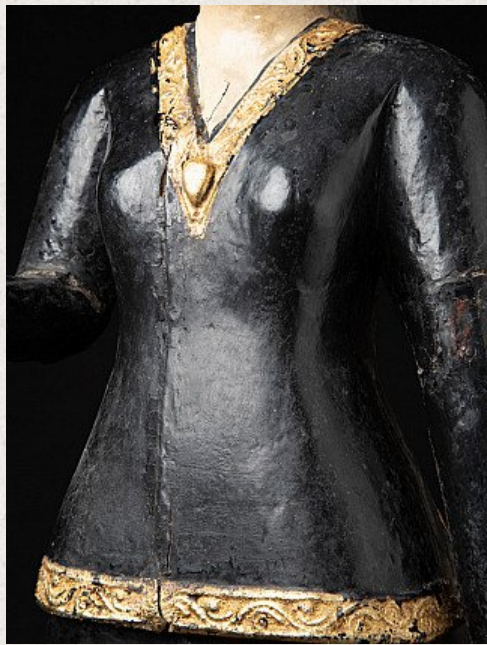

Antique wooden Burmese Nat statue

- Material : wood
- 85 cm high
- 26,5 cm wide and 19,5 cm deep
- 19e eeuws
- Originating from Burma
- Nr: 3028-8

Rielerweg 71-73
7416 ZB Deventer
The Netherlands
www.originalbuddhas.com
info@originalbuddhas.com
+31-6-22192241