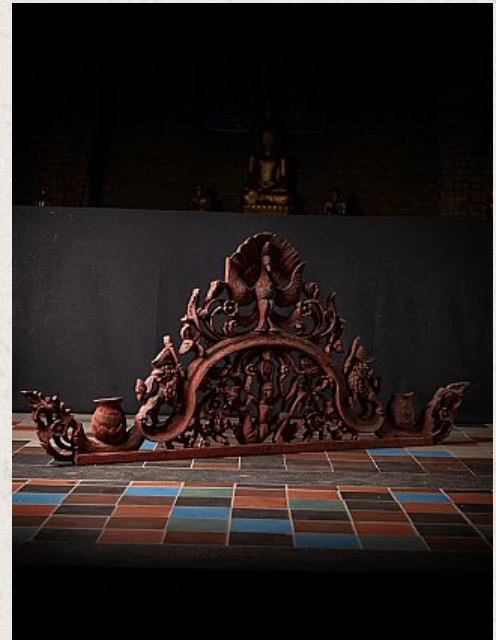

Antique wooden temple panel

- Material : wood
- 78,5 cm high
- 181,5 cm wide and 6 cm deep
- 19th century
- Coming from a temple / monastery - has probably hung above a gate or door
- Originating from Burma
- Nr: 3030-16

Original Buddhas

Rielerweg 71-73

7416 ZB Deventer

The Netherlands

www.originalbuddhas.com

info@originalbuddhas.com

+31-6-22192241