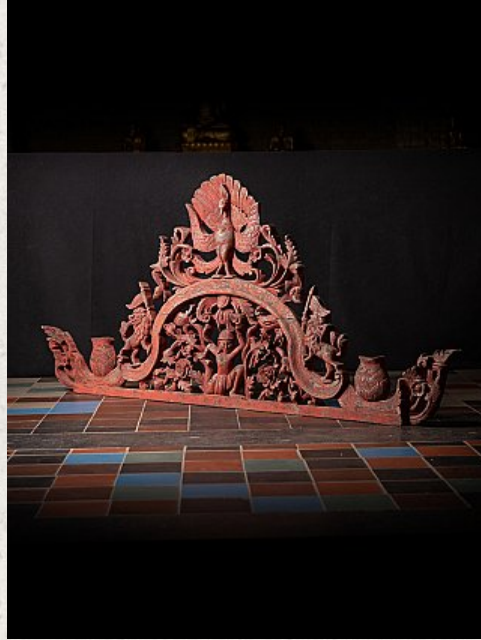

Antique wooden temple panel

- Material : wood
- 78,5 cm high
- 181,5 cm wide and 6 cm deep
- 19th century
- Coming from a temple / monastery - has probably hung above a gate or door
- Originating from Burma
- Nr: 3030-16

Original Buddhas

Rielerweg 71-73

7416 ZB Deventer

The Netherlands

www.originalbuddhas.com

info@originalbuddhas.com

+31-6-22192241