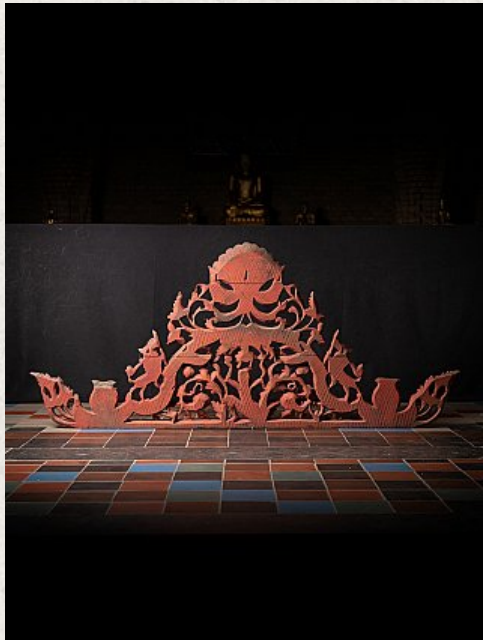

Antique wooden temple panel

- Material : wood
- 78,5 cm high
- 181,5 cm wide and 6 cm deep
- 19th century
- Coming from a temple / monastery - has probably hung above a gate or door
- Originating from Burma
- Nr: 3030-16

Original Buddhas

Rielerweg 71-73

7416 ZB Deventer

The Netherlands

www.originalbuddhas.com

info@originalbuddhas.com

+31-6-22192241