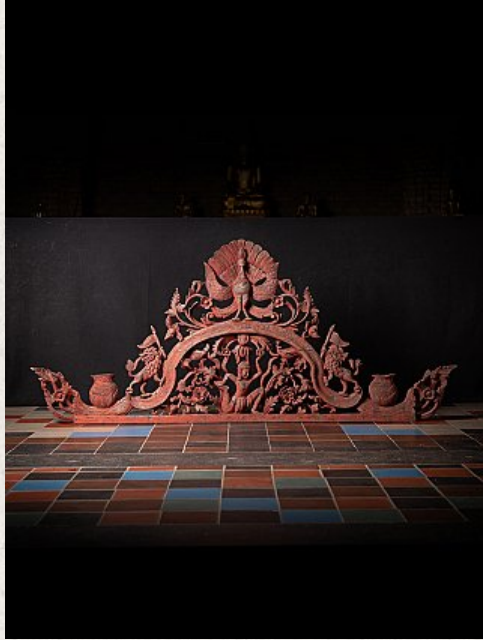

Antique wooden temple panel

- Material : wood
- 78,5 cm high
- 181,5 cm wide and 6 cm deep
- 19th century
- Coming from a temple / monastery - has probably hung above a gate or door
- Originating from Burma
- Nr: 3030-16

Original Buddhas

Rielerweg 71-73

7416 ZB Deventer

The Netherlands

www.originalbuddhas.com

info@originalbuddhas.com

+31-6-22192241