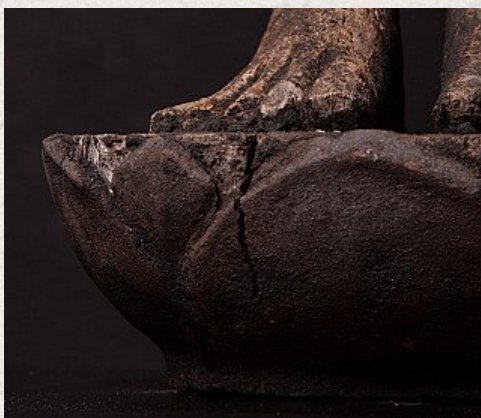

## Antique wooden Monk statue

- Material : wood
- 106,5 cm high
- 47 cm wide and 26 cm deep
- The height is measured including the base
- Mandalay style
- 19th century
- Originating from Burma
- Nr. 3030-20