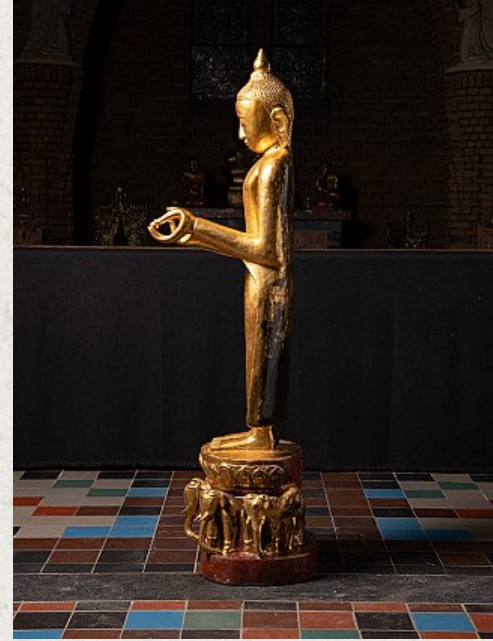

Large antique Bagan Buddha statue

- Material : wood
- 160 cm high
- 45 cm wide and 40 cm deep
- Gilded with 24 krt. gold
- Bagan style
- Late 19th / early 20th century
- The front has been regilded within the last 10-20 years
- Originating from Burma
- Nr: 3036-17

Rielerweg 71-73
7416 ZB Deventer
The Netherlands
www.originalbuddhas.com
info@originalbuddhas.com
+31-6-22192241