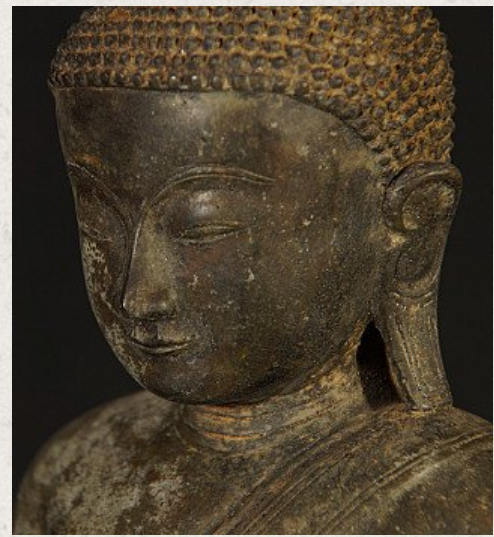

Antique bronze Ava Buddha statue

- Material : bronze
- 47 cm high
- 29,5 cm wide and 18,5 cm deep
- Ava style
- Bhumisparsha mudra
- Early 20th century
- Originating from Burma
- Nr: 3038-1

[See on website](#)