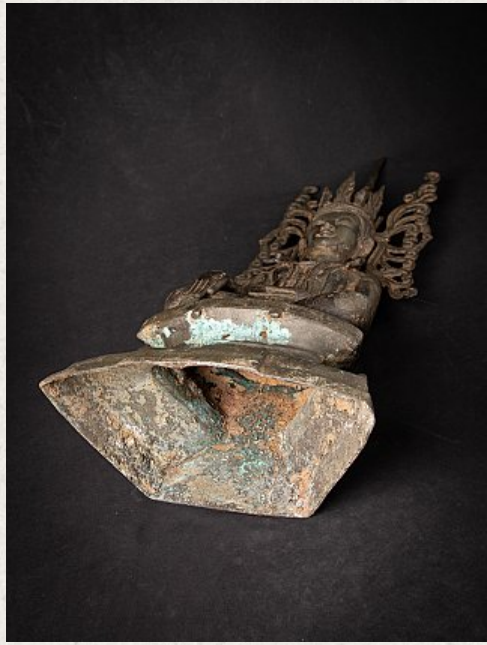

[See on website](#)