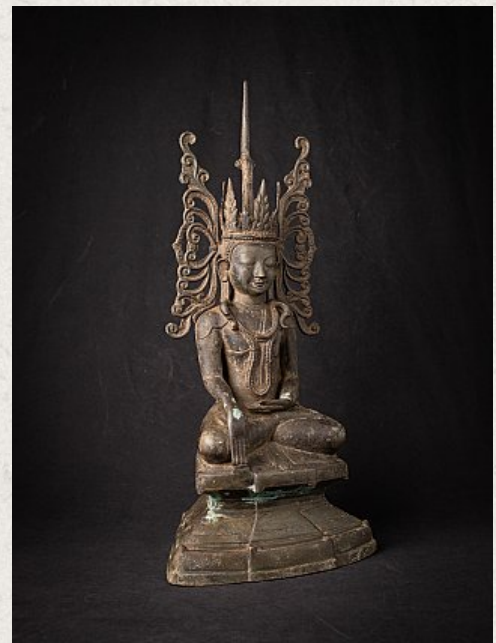

Old bronze crowned Burmese Buddha statue

- Material : bronze
- 68,6 cm high
- 33 cm wide and 19,7 cm deep
- Shan (Tai Yai) style
- Bhumisparsha mudra
- Early 20th century
- Originating from Burma
- Nr: 3038-10

Original Buddhas

Rielerweg 71-73

7416 ZB Deventer

The Netherlands

www.originalbuddhas.com

info@originalbuddhas.com

+31-6-22192241