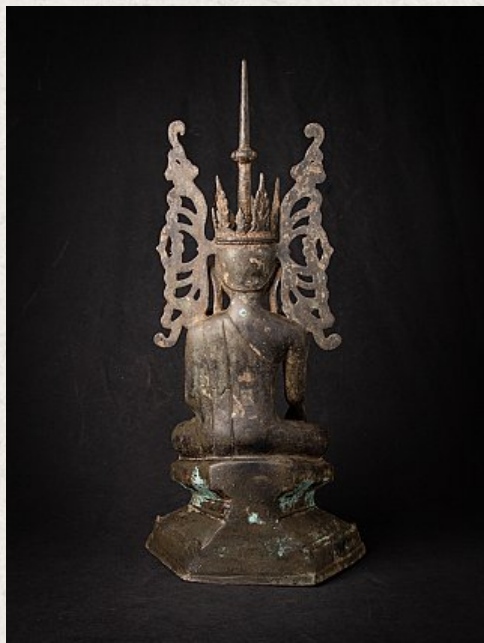

Old bronze crowned Burmese Buddha statue

- Material : bronze
- 68,6 cm high
- 33 cm wide and 19,7 cm deep
- Shan (Tai Yai) style
- Bhumisparsha mudra
- Early 20th century
- Originating from Burma
- Nr: 3038-10

Original Buddhas

Rielerweg 71-73

7416 ZB Deventer

The Netherlands

www.originalbuddhas.com

info@originalbuddhas.com

+31-6-22192241