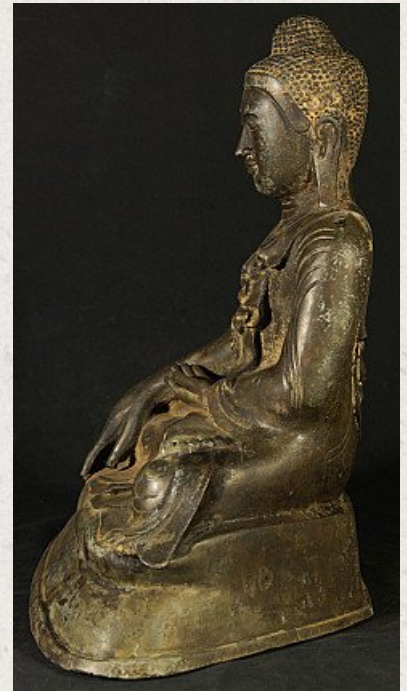

Old bronze Mandalay Buddha statue

- Material : bronze
- 56 cm high
- 47 cm wide and 32 cm deep
- Mandalay style
- Bhumisparsha mudra
- Middle 20th century
- Originating from Burma
- Nr. 3038-17

[See on website](#)