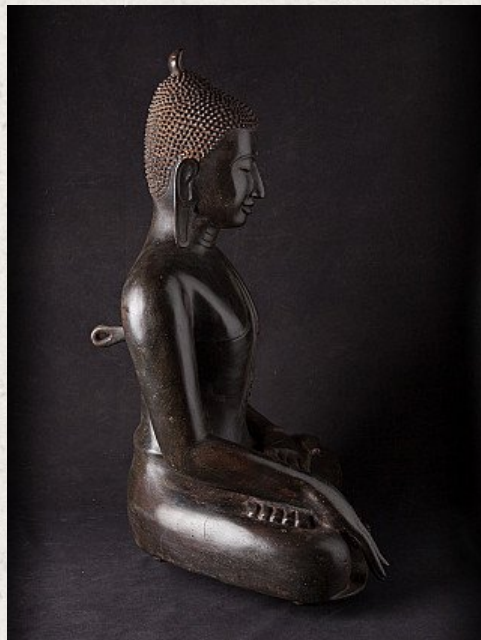

Old bronze Pagan Buddha statue

- Material : bronze
- 66 cm high
- 41 cm wide and 32,5 cm deep
- Bagan style
- Bhumisparsha mudra
- Middle 20th century
- Not original from the period (11-13th century) but made in very high quality !
- Originating from Burma
- Nr: 3038-18