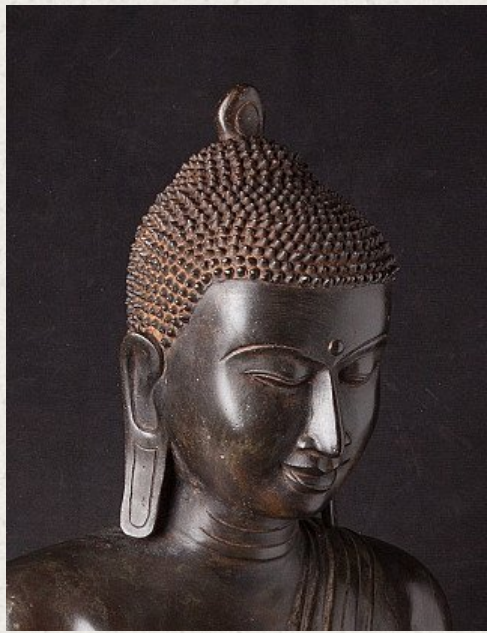

Old bronze Pagan Buddha statue

- Material : bronze
- 66 cm high
- 41 cm wide and 32,5 cm deep
- Bagan style
- Bhumisparsha mudra
- Middle 20th century
- Not original from the period (11-13th century) but made in very high quality !
- Originating from Burma
- Nr: 3038-18