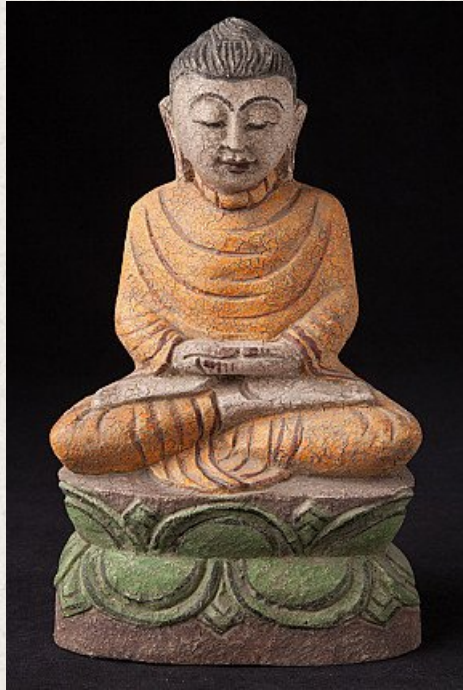

Wooden Burmese Buddha statue

- Material : wood
- 23 cm high
- 14 cm wide and 8,3 cm deep
- Dhyana mudra
- Late 20th century
- Originating from Burma
- Nr: 3040-11

[See on website](#)