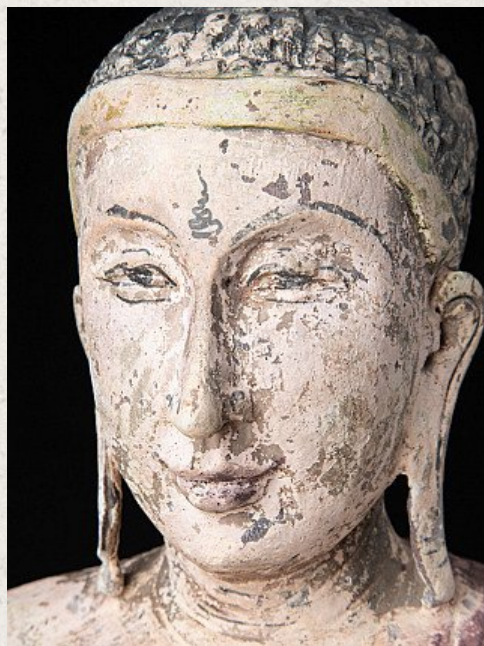

Old wooden Burmese Buddha statue

- Material : wood
- 47,6 cm high
- 36 cm wide and 23,2 cm deep
- Bhumisparsha mudra
- Middle 20th century
- Originating from Burma
- Nr: 3040-23

[See on website](#)