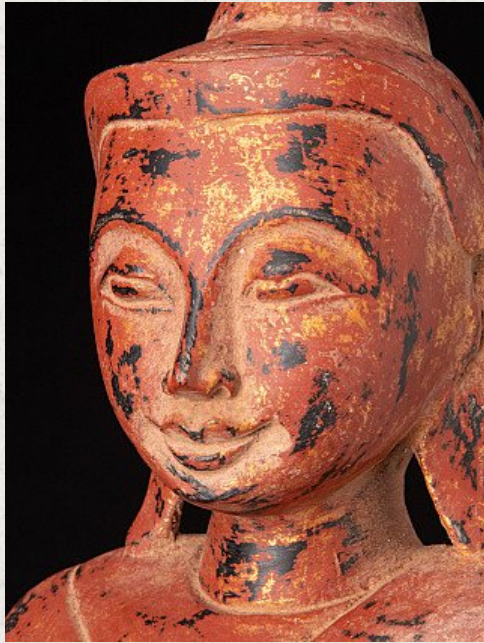

Old wooden Buddha statue

- Material : wood
- 62,8 cm high
- 28,8 cm wide and 12,8 cm deep
- Late 20th century
- Originating from Burma
- Nr: 3040-25

Rielerweg 71-73
7416 ZB Deventer
The Netherlands
www.originalbuddhas.com
info@originalbuddhas.com
+31-6-22192241