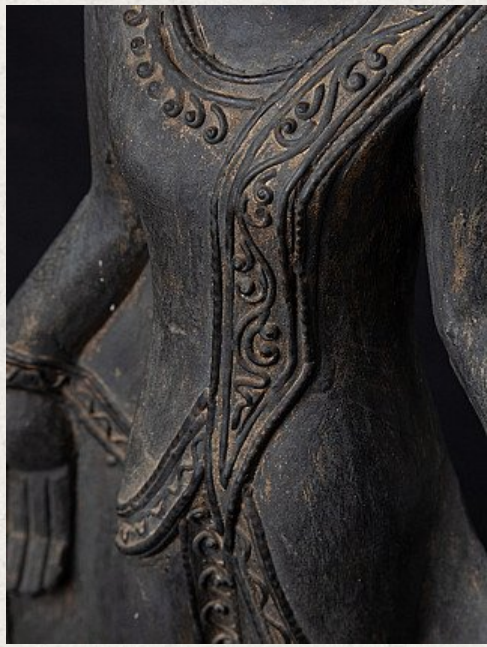

Wooden Burmese Buddha statue

- Material : wood
- 48 cm high
- 20,6 cm wide and 6,5 cm deep
- Mandalay style
- Late 20th century
- Originating from Burma
- Nr: 3040-4

Rielerweg 71-73
7416 ZB Deventer
The Netherlands
www.originalbuddhas.com
info@originalbuddhas.com
+31-6-22192241