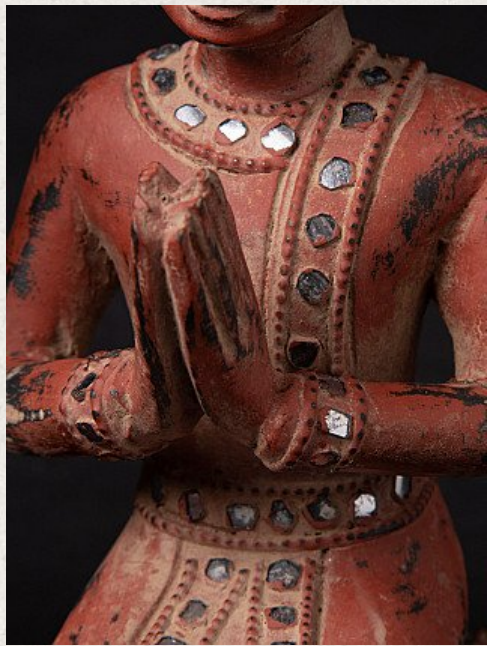

Set of wooden monk statues

- Material : wood
- 20,5 cm high
- 8,5 cm wide and 15,4 cm deep
- Late 20th century
- Originating from Burma
- Nr: 3040-42

[See on website](#)