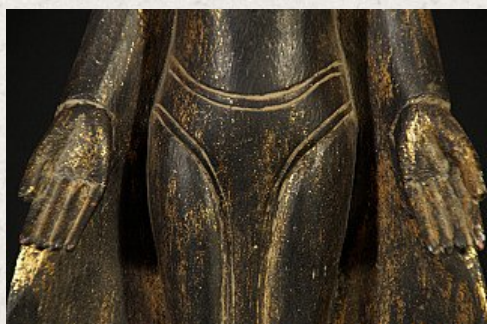

Old wooden Buddha statue

- Material : wood
- 46 cm high
- 20 cm breed en 8 cm diep
- Ava style
- Late 20th century
- Originating from Burma
- Nr: 3040-6

Rielerweg 71-73
7416 ZB Deventer
The Netherlands
www.originalbuddhas.com
info@originalbuddhas.com
+31-6-22192241