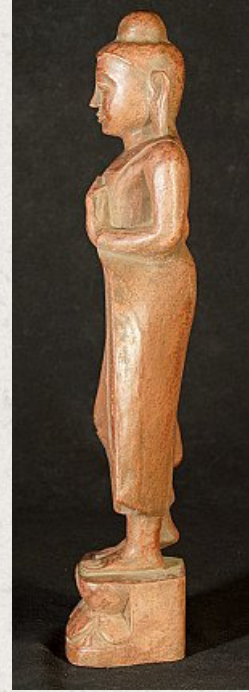

Wooden Burmese Buddha statue

- Material : wood
- 45 cm high
- 17 cm wide and 8,5 cm deep
- 21st century - newly made
- Originating from Burma
- Nr: 3040-8

[See on website](#)