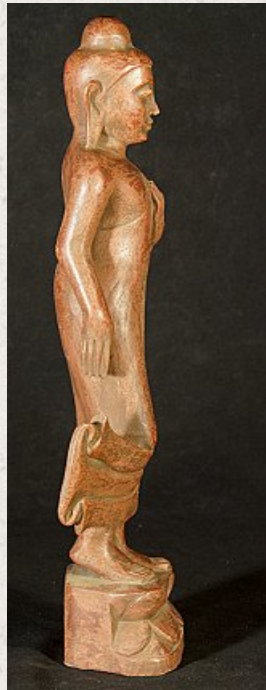

Wooden Burmese Buddha statue

- Material : wood
- 45 cm high
- 17 cm wide and 8,5 cm deep
- 21st century - newly made
- Originating from Burma
- Nr: 3040-8

[See on website](#)