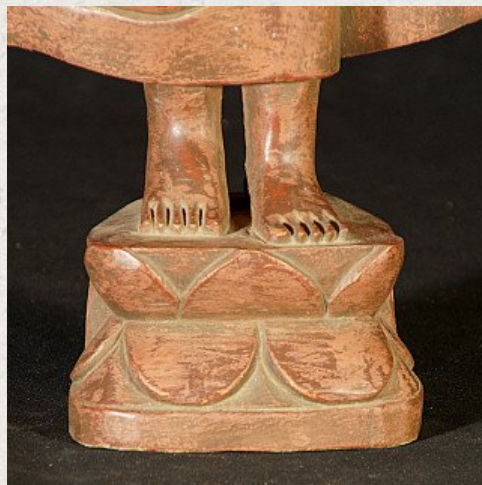

Wooden Burmese Buddha statue

- Material : wood
- 45 cm high
- 17 cm wide and 8,5 cm deep
- 21st century - newly made
- Originating from Burma
- Nr: 3040-8

[See on website](#)