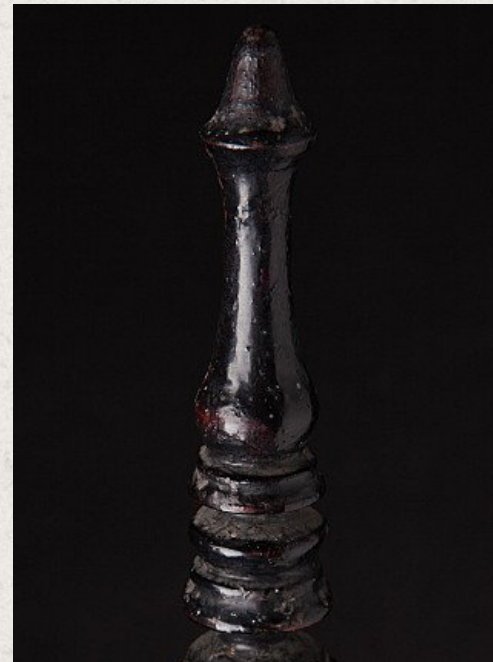

Antique Burmese offering vessel

- Material : lacquerware
- 72 cm high
- 32 cm diameter
- Shan (Tai Yai) style
- Late 19th / early 20th century
- Originating from Burma
- Nr: 3041-9

[See on website](#)