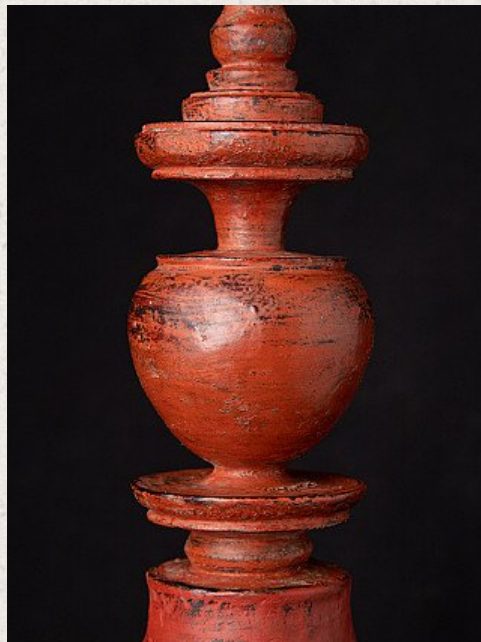

Antique Burmese offering vessel

- Material : wood
- 71 cm high
- 34 cm diameter
- Shan (Tai Yai) style
- 19th century
- Originating from Burma
- Nr: 3044-12

Original Buddhas

Rielerweg 71-73

7416 ZB Deventer

The Netherlands

www.originalbuddhas.com

info@originalbuddhas.com

+31-6-22192241