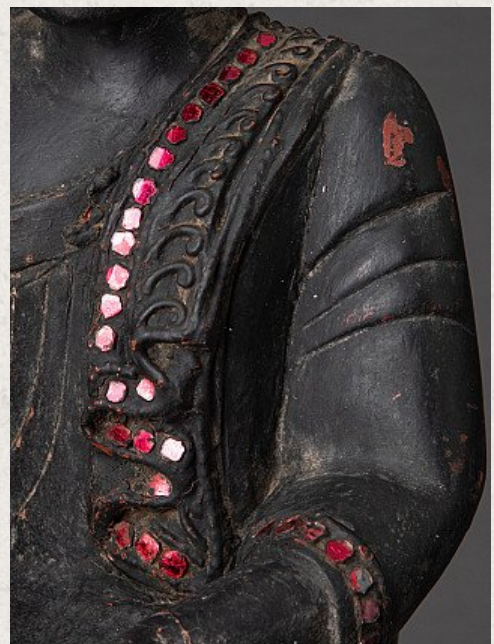

Pair of old Burmese monk statues

- Material : wood
- 36,8 cm high
- 14,3 cm wide and 16,8 cm deep
- Mandalay style
- Middle 20th century
- Originating from Burma
- Nr: 3044-20-21

[See on website](#)