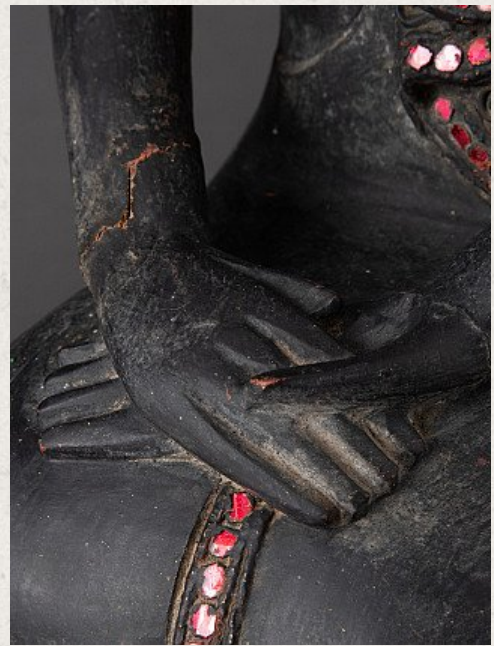

Pair of old Burmese monk statues

- Material : wood
- 36,8 cm high
- 14,3 cm wide and 16,8 cm deep
- Mandalay style
- Middle 20th century
- Originating from Burma
- Nr: 3044-20-21

[See on website](#)