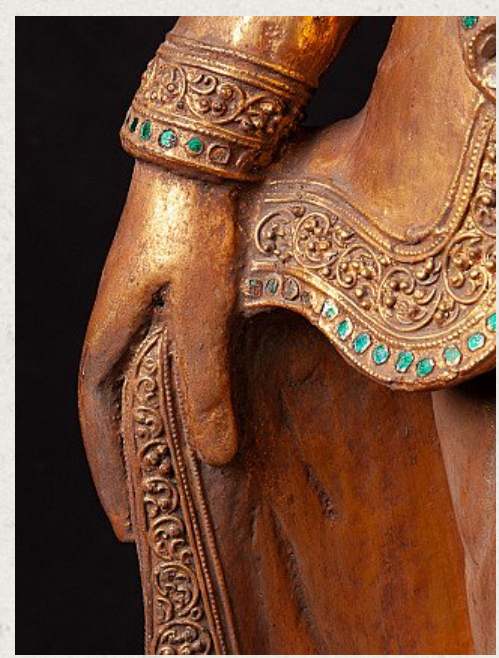

Old wooden Mandalay Buddha statue

- Material : wood
- 92 cm high
- 33,3 cm wide and 18,7 cm deep
- Mandalay style
- Middle 20th century
- With inlaid eyes
- Originating from Burma
- Nr: 3044-23

[See on website](#)