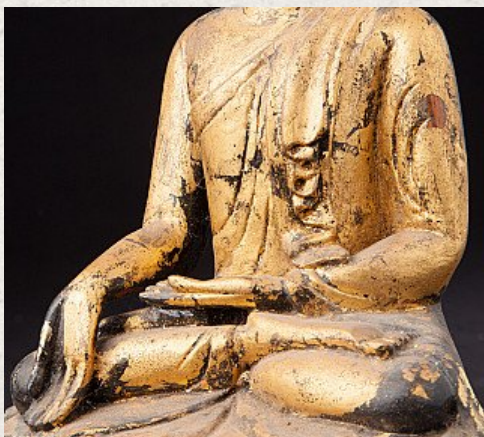

## Old Burmese wooden Buddha statue

- Material : wood
- 18,5 cm high
- 15,5 cm wide and 9 cm deep
- Gilded with 24 krt. gold
- Mandalay style
- Varada mudra
- Middle 20th century
- Originating from Burma
- Nr. 3044-9