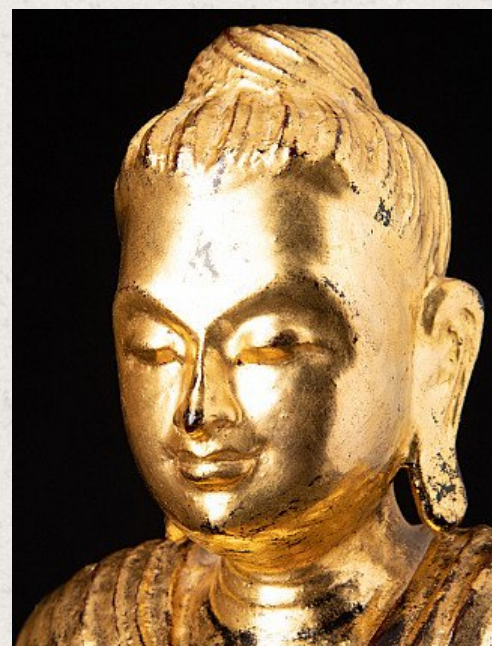

Antique Burmese Buddha statue

- Material : wood
- 26,5 cm high
- 21 cm wide and 17,3 cm deep
- Gilded with 24 krt. gold
- Dharmachakra mudra
- 19th century
- With a beautiful expression !
- Originating from Birma
- Nr: 3047-10