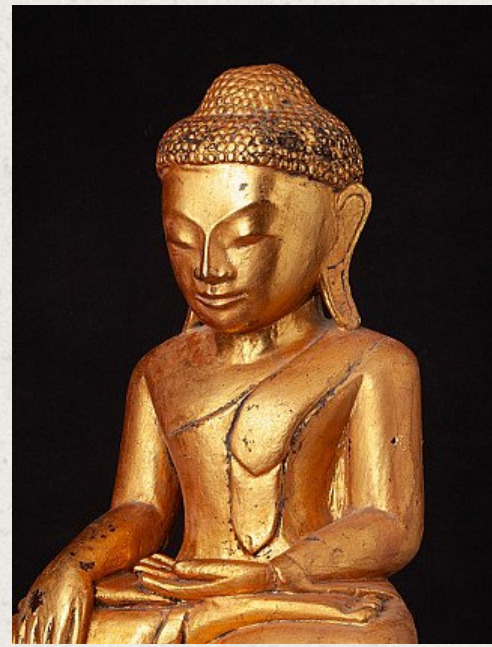

Old Burmese Shan Buddha statue

- Material : wood
- 54,4 cm high
- 26,5 cm wide and 25,4 cm deep
- Bhumisparsha mudra
- Late 20th century
- Originating from Birma
- Nr: 3047-14

[See on website](#)