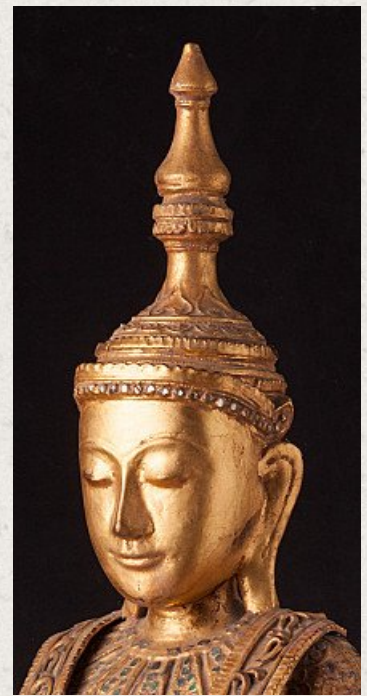

Old teakwooden Buddha statue

- Material : wood
- 71 cm high
- 36 cm wide and 23,5 cm deep
- Thickly goldplated with 24 krt. gold
- Shan (Tai Yai) style
- Bhumisparsha mudra
- Middle 20th century
- Originating from Burma
- Nr: 3047-15