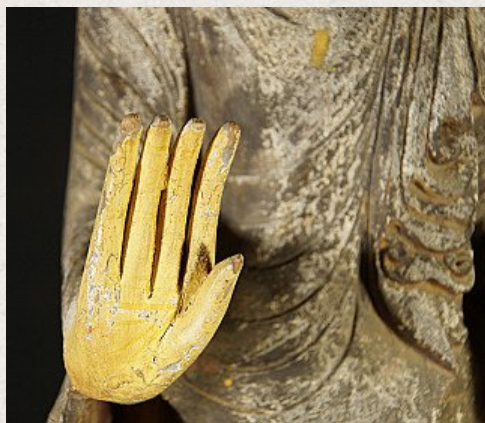

[See on website](#)