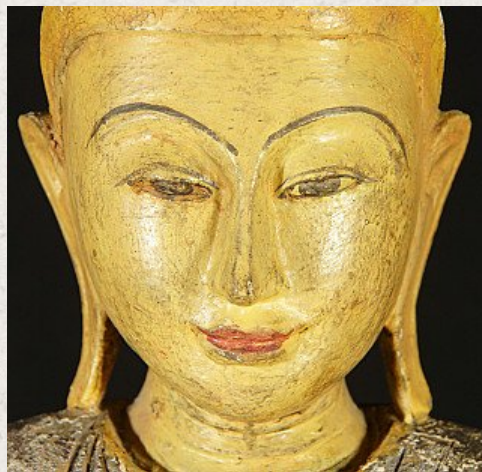

[See on website](#)