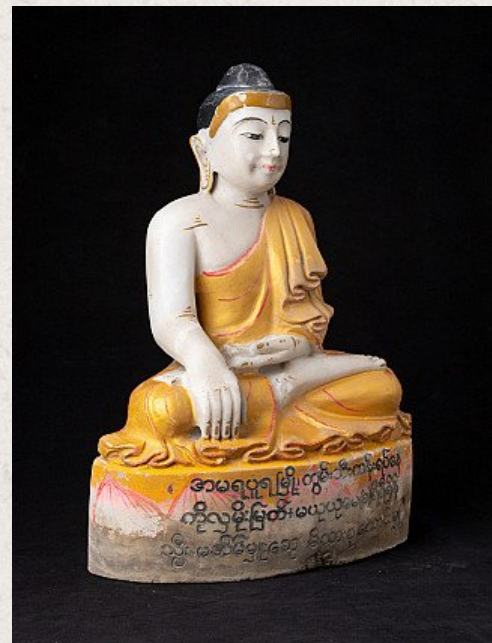

Old marble Mandalay Buddha Figur

- Material : marble
- 39 cm high
- 28 cm wide and 15 cm deep
- With Burmese inscriptions in the base
- Bhumisparsha mudra
- Early 20th century
- Originating from Burma
- Nr. 3052-2

Rielerweg 71-73
7416 ZB Deventer
The Netherlands
www.originalbuddhas.com
info@originalbuddhas.com
+31-6-22192241