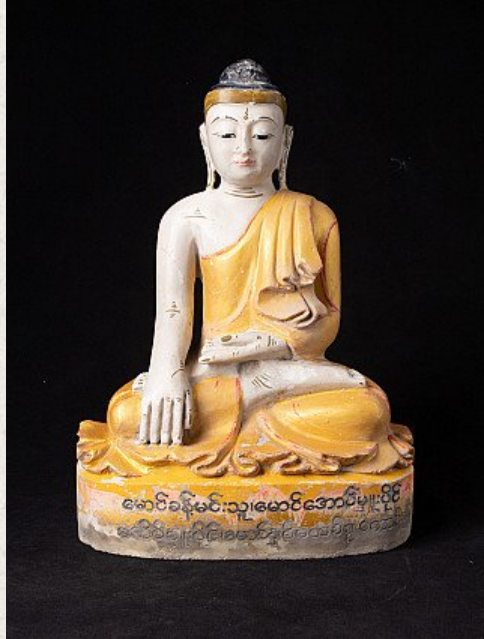

Old marble Buddha statue

- Material : marble
- 39,2 cm high
- 28,3 cm wide and 15,4 cm deep
- Bhumisparsha mudra
- Middle 20th century
- With Burmese inscriptions, probably the name of the family who once donated the Buddha to the monastery
- Originating from Burma
- Nr: 3052-3

Rielerweg 71-73
7416 ZB Deventer
The Netherlands
www.originalbuddhas.com
info@originalbuddhas.com
+31-6-22192241