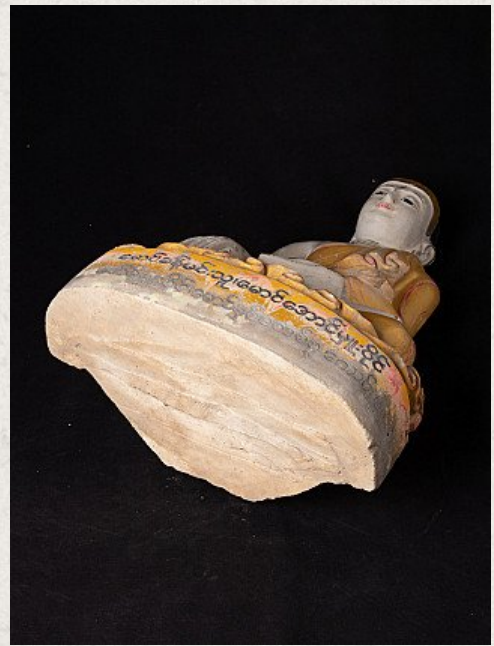

[See on website](#)