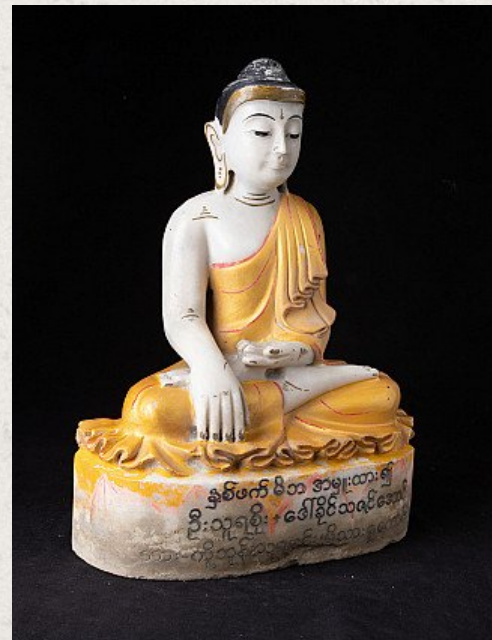

Old marble Buddha statue

- Material : marble
- 37,9 cm high
- 28,7 cm wide and 14,3 cm deep
- Bhumisparsha mudra
- Middle 20th century
- With Burmese inscriptions, probably the name of the family who once donated the Buddha to the monastery
- Originating from Burma
- Nr: 3052-5

Rielerweg 71-73
7416 ZB Deventer
The Netherlands
www.originalbuddhas.com
info@originalbuddhas.com
+31-6-22192241