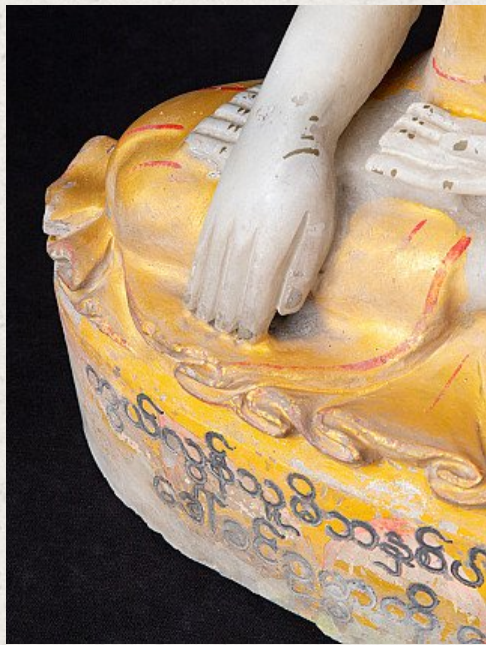

See on website