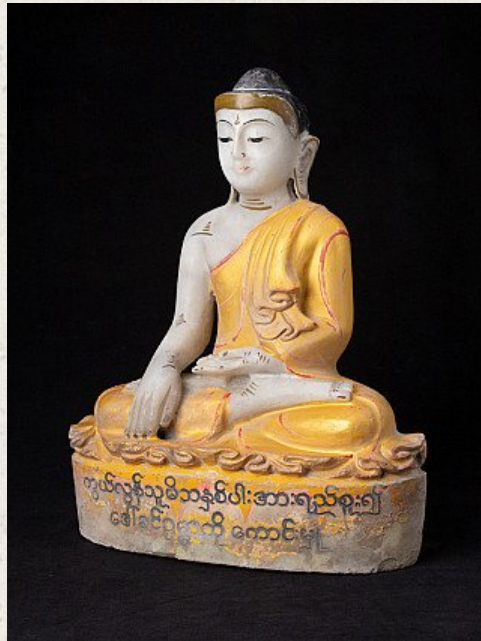

Old marble Mandalay Buddha statue

- Material : marble
- 35,9 cm high
- 27,9 cm wide and 13 cm deep
- With Burmese inscriptions in the base
- Bhumisparsha mudra
- Early 20th century
- Originating from Burma
- Nr. 3052-6

Rielerweg 71-73
7416 ZB Deventer
The Netherlands
www.originalbuddhas.com
info@originalbuddhas.com
+31-6-22192241