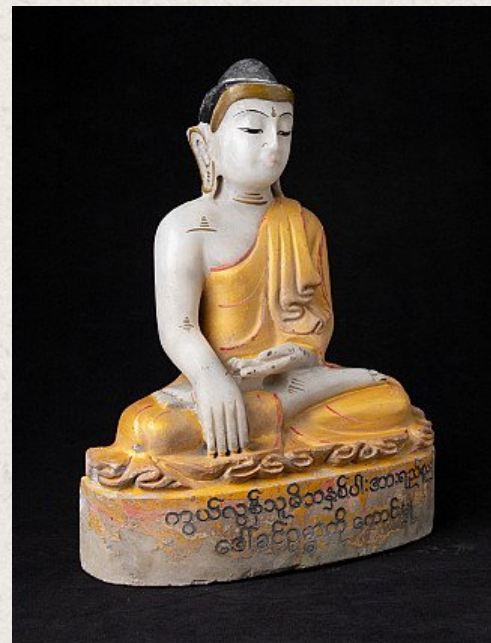

Old marble Mandalay Buddha statue

- Material : marble
- 35,9 cm high
- 27,9 cm wide and 13 cm deep
- With Burmese inscriptions in the base
- Bhumisparsha mudra
- Early 20th century
- Originating from Burma
- Nr. 3052-6

Rielerweg 71-73
7416 ZB Deventer
The Netherlands
www.originalbuddhas.com
info@originalbuddhas.com
+31-6-22192241