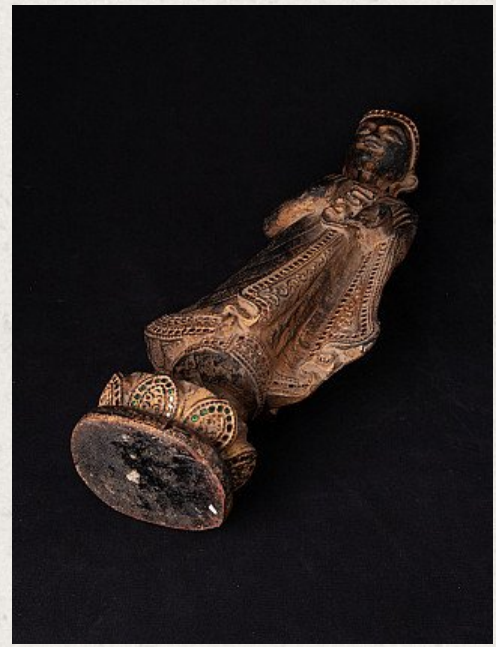

Old wooden Buddha statue

- Material : wood
- 44 cm high
- 17,2 cm wide and 9,7 cm deep
- Mandalay style
- Late 20th century
- Originating from Burma
- Nr: 3056-10

[See on website](#)