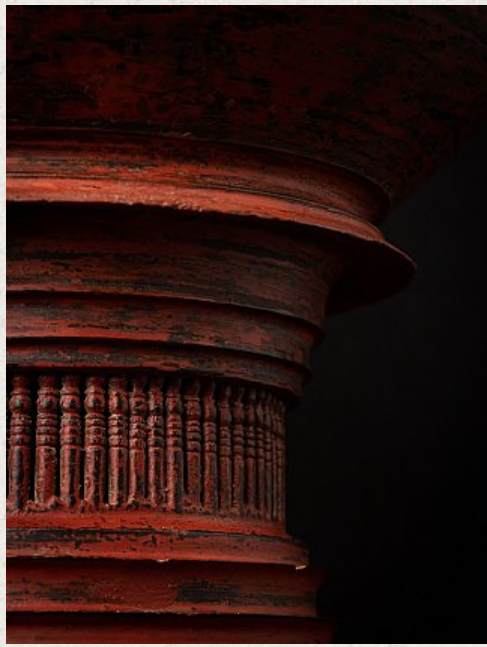

[See on website](#)