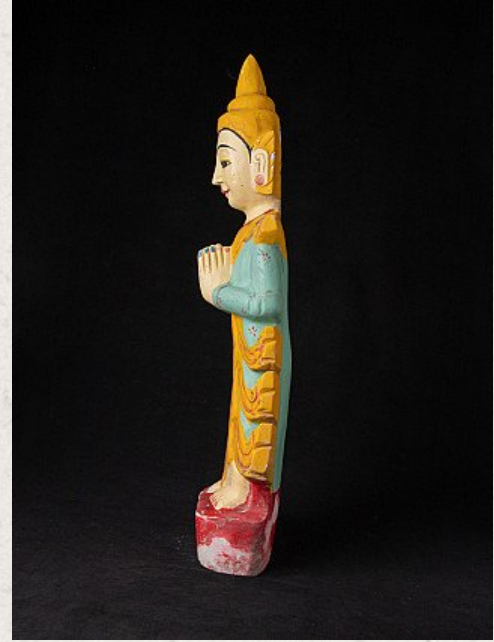

# Old Burmese Nat statue

- Material : marble
- 66 cm high
- 20,5 cm wide and 10,3 cm deep
- Middle 20th century
- Originating from Burma
- Nr: 3058

Rielerweg 71-73  
7416 ZB Deventer  
The Netherlands  
[www.originalbuddhas.com](http://www.originalbuddhas.com)  
[info@originalbuddhas.com](mailto:info@originalbuddhas.com)  
+31-6-22192241