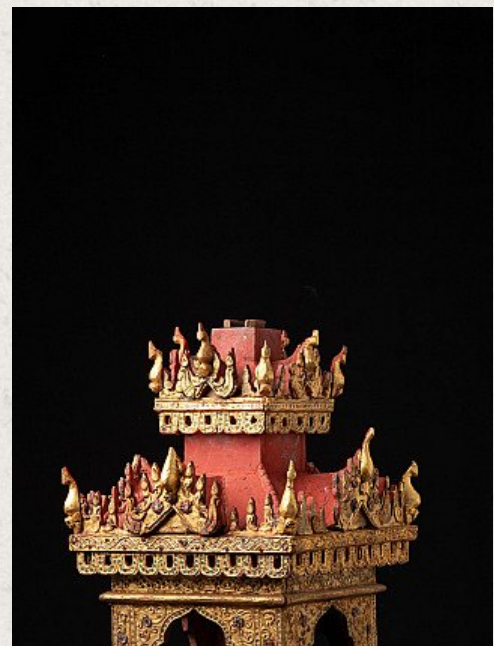

Antique Burmese wooden Temple

- Material : wood
- 102 cm high
- 32,5 cm wide and 32,5 cm deep
- Gilded with 24 krt. gold
- Mandalay style
- Late 19th century
- A special & rare design !
- Originating from Burma
- Nr: 3069-5