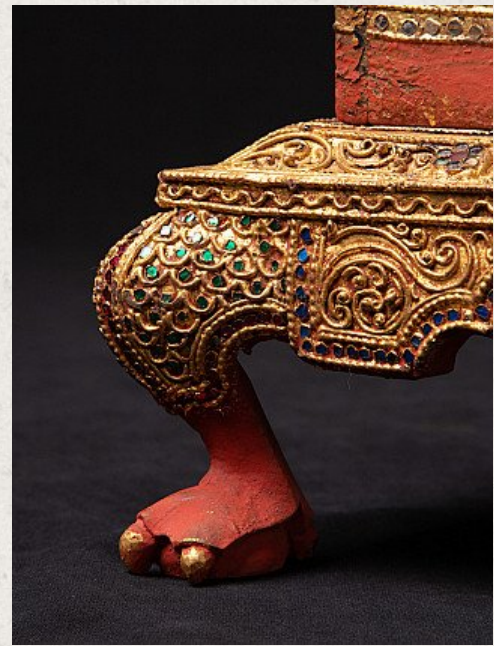

Antique Burmese wooden Temple

- Material : wood
- 102 cm high
- 32,5 cm wide and 32,5 cm deep
- Gilded with 24 krt. gold
- Mandalay style
- Late 19th century
- A special & rare design !
- Originating from Burma
- Nr: 3069-5