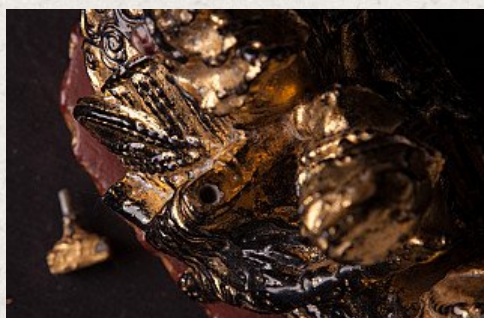

# Antique Burmese Hintha Bird

- Material : wood
- 16 cm high
- 12,5 cm wide and 7,2 cm deep
- Gilded with 24 krt. gold
- Late 19th / early 20th century
- Originating from Burma
- Nr: 3094-6

Rielerweg 71-73  
7416 ZB Deventer  
The Netherlands  
[www.originalbuddhas.com](http://www.originalbuddhas.com)  
[info@originalbuddhas.com](mailto:info@originalbuddhas.com)  
+31-6-22192241