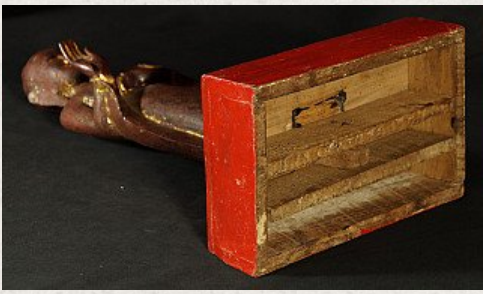

[See on website](#)