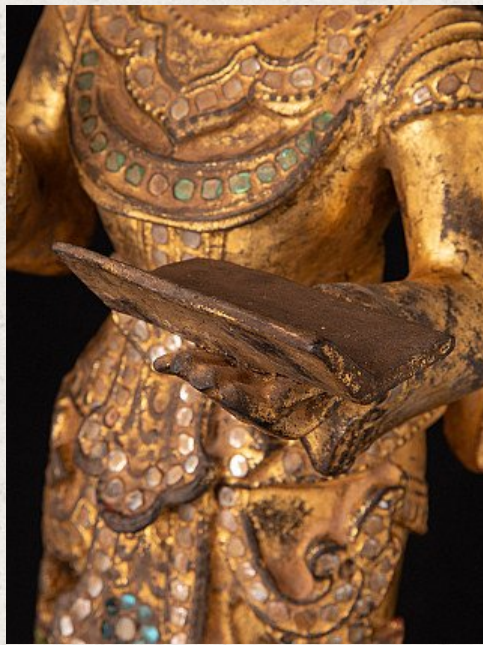

[See on website](#)