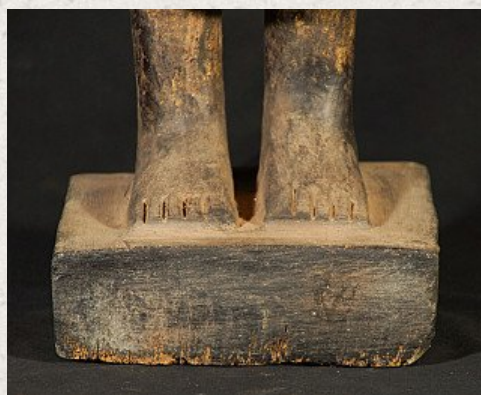

[See on website](#)