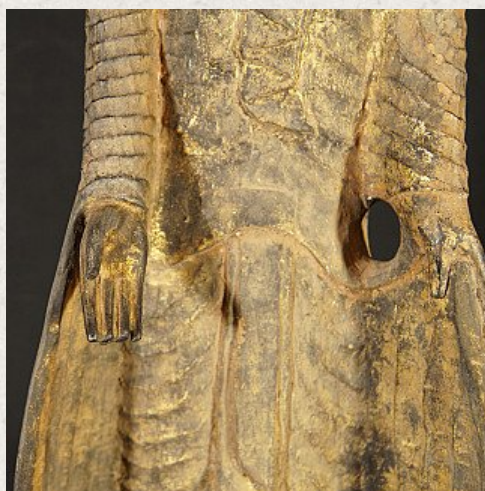

[See on website](#)