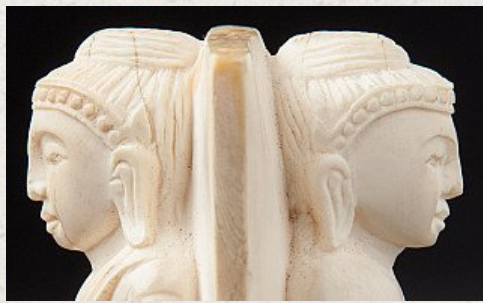

[See on website](#)