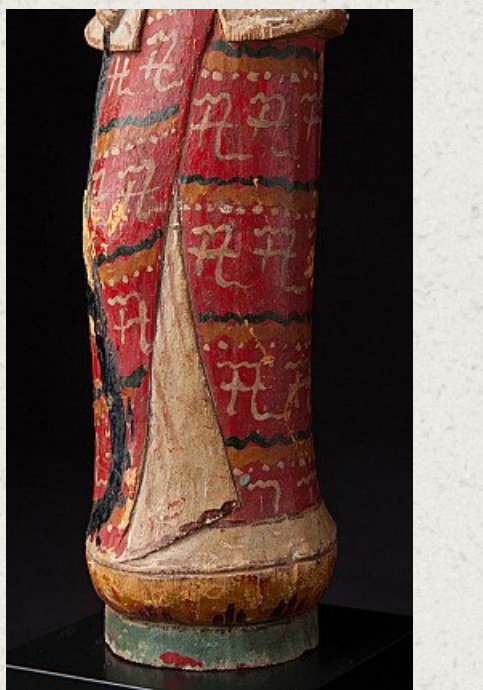

# Pair of antique Burmese Nat statues

- Material : wood
- 45 cm high
- 10 cm wide and 10 cm deep
- 19th century
- Originating from Burma
- Nr. 3100-6-7

Rielerweg 71-73  
7416 ZB Deventer  
The Netherlands  
[www.originalbuddhas.com](http://www.originalbuddhas.com)  
[info@originalbuddhas.com](mailto:info@originalbuddhas.com)  
+31-6-22192241