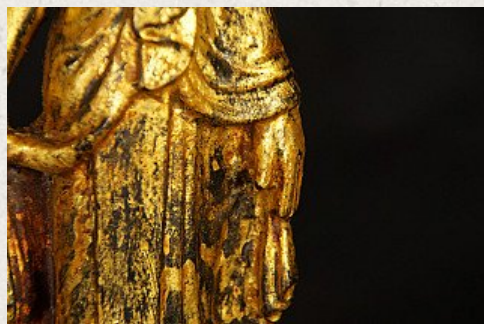

Antique wooden Mandalay Buddha statue

- Material : wood
- 28,5 cm high
- 11 cm wide and 8 cm deep
- Gilded with 24 krt. gold
- Mandalay style
- 19th century
- Originating from Burma
- Nr: 3102-17

[See on website](#)