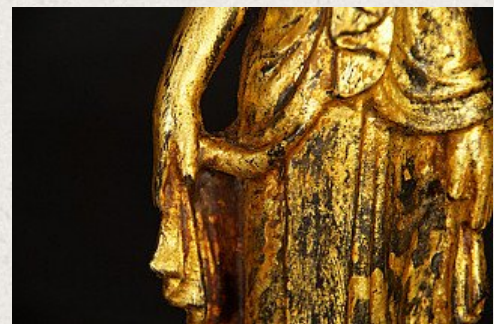

Antique wooden Mandalay Buddha statue

- Material : wood
- 28,5 cm high
- 11 cm wide and 8 cm deep
- Gilded with 24 krt. gold
- Mandalay style
- 19th century
- Originating from Burma
- Nr: 3102-17

[See on website](#)