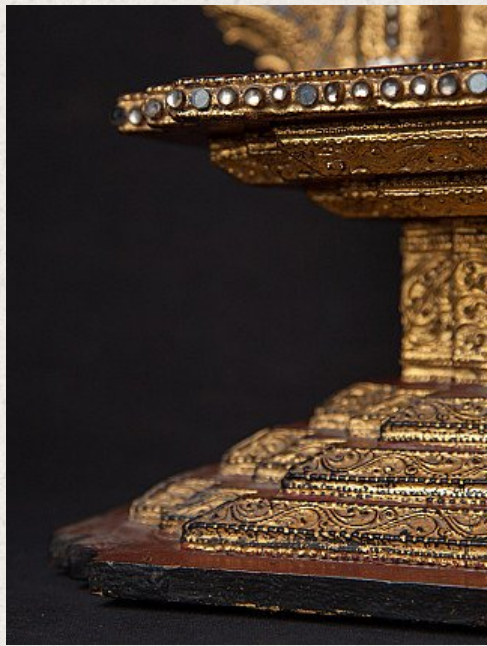

[See on website](#)