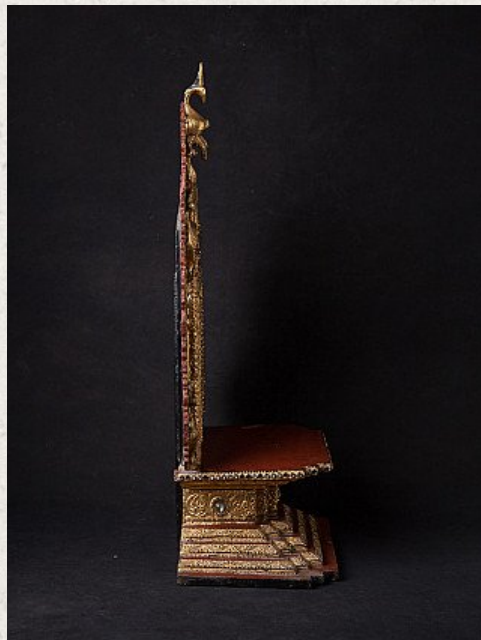

Antique wooden Buddha throne

- Material : wood
- 69,7 cm high
- 39,3 cm wide and 21,8 cm deep
- Gilded with 24 krt. gold
- Mandalay style
- Late 19th century
- Still in very good condition !
- Originating from Burma
- Nr: 3102-4

Rielerweg 71-73
7416 ZB Deventer
The Netherlands
www.originalbuddhas.com
info@originalbuddhas.com
+31-6-22192241